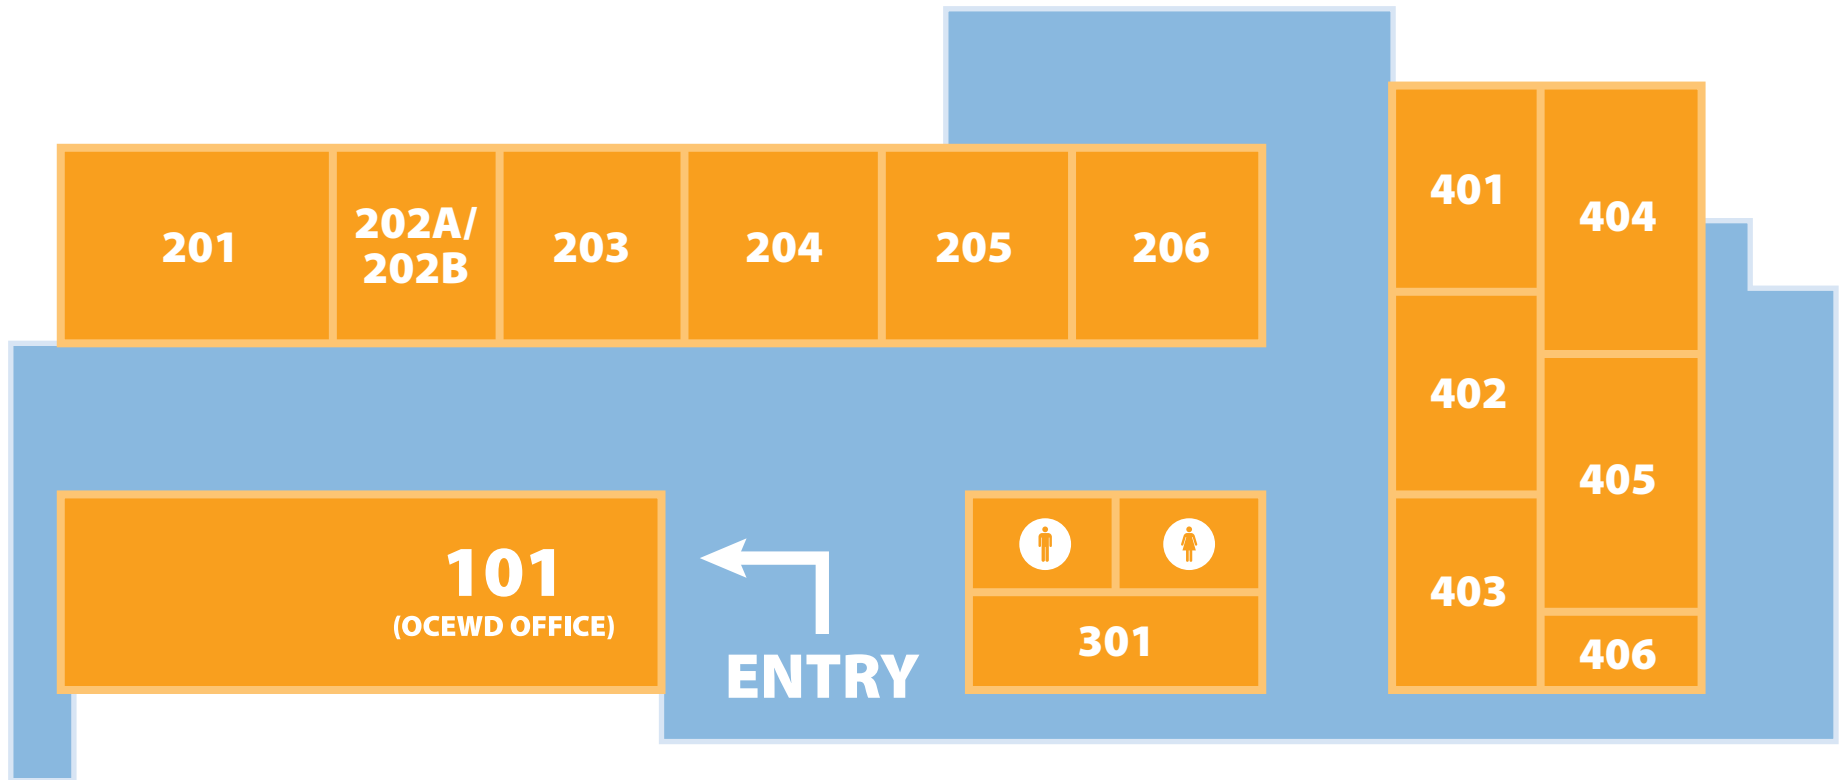

CE BUILDING

PARKING LOT

From main campus road, Ala'Ike, turn left into 1st driveway and head to Makai end of parking area.

455-0477 | OCEWD.ORG