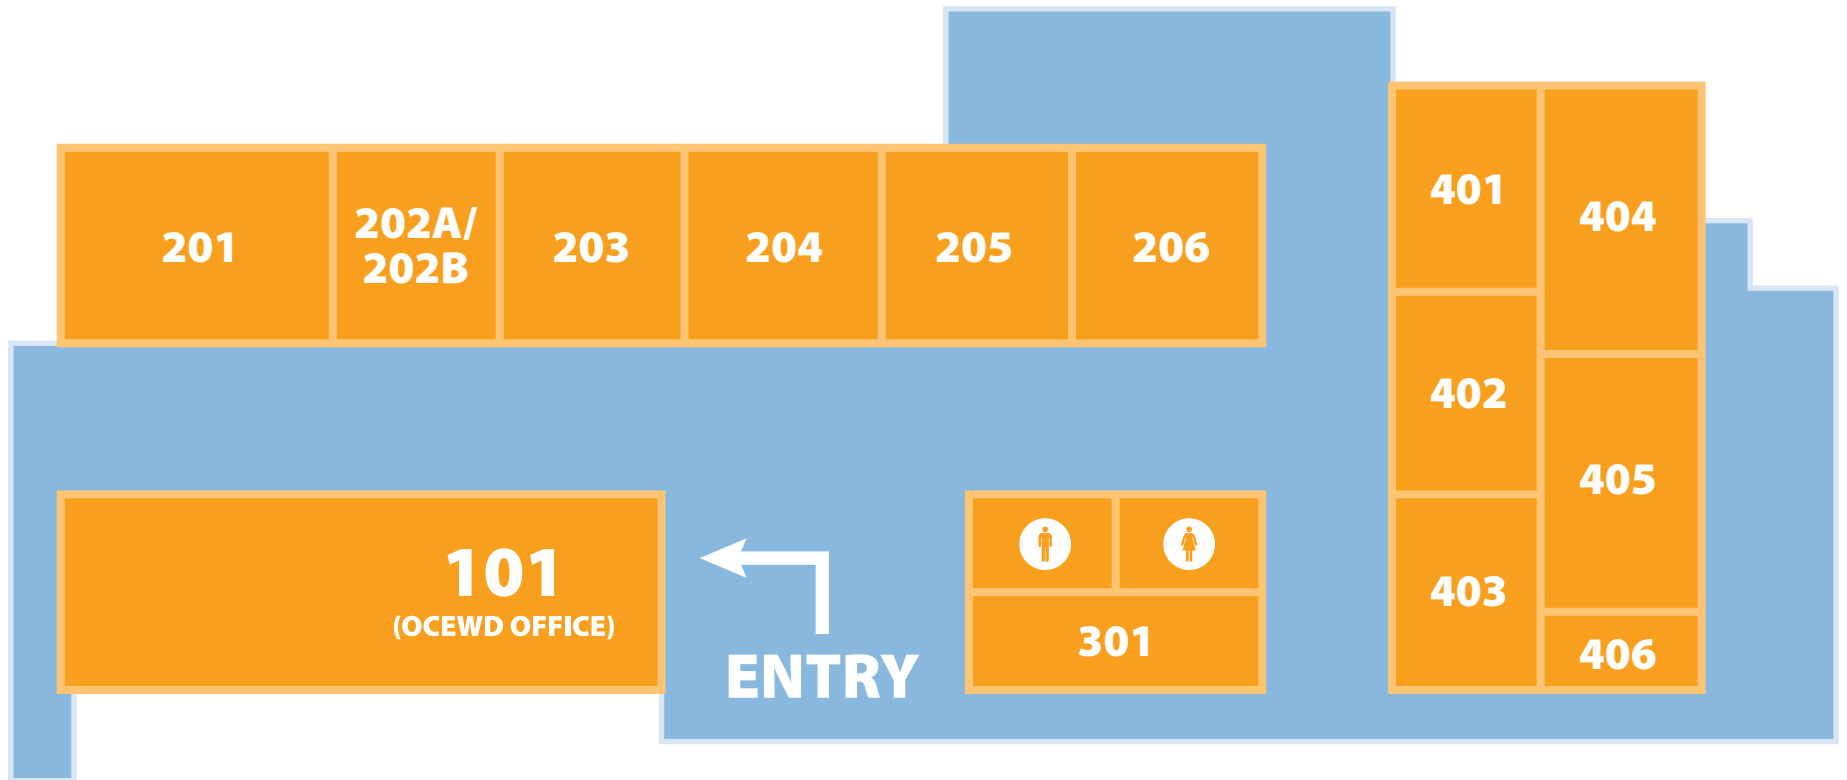

# CE BUILDING

## PARKING LOT

From main campus road, Ala'Ike, turn left into 1st driveway and head to Makai end of parking area.

**455-0477 | OCEWD.ORG**