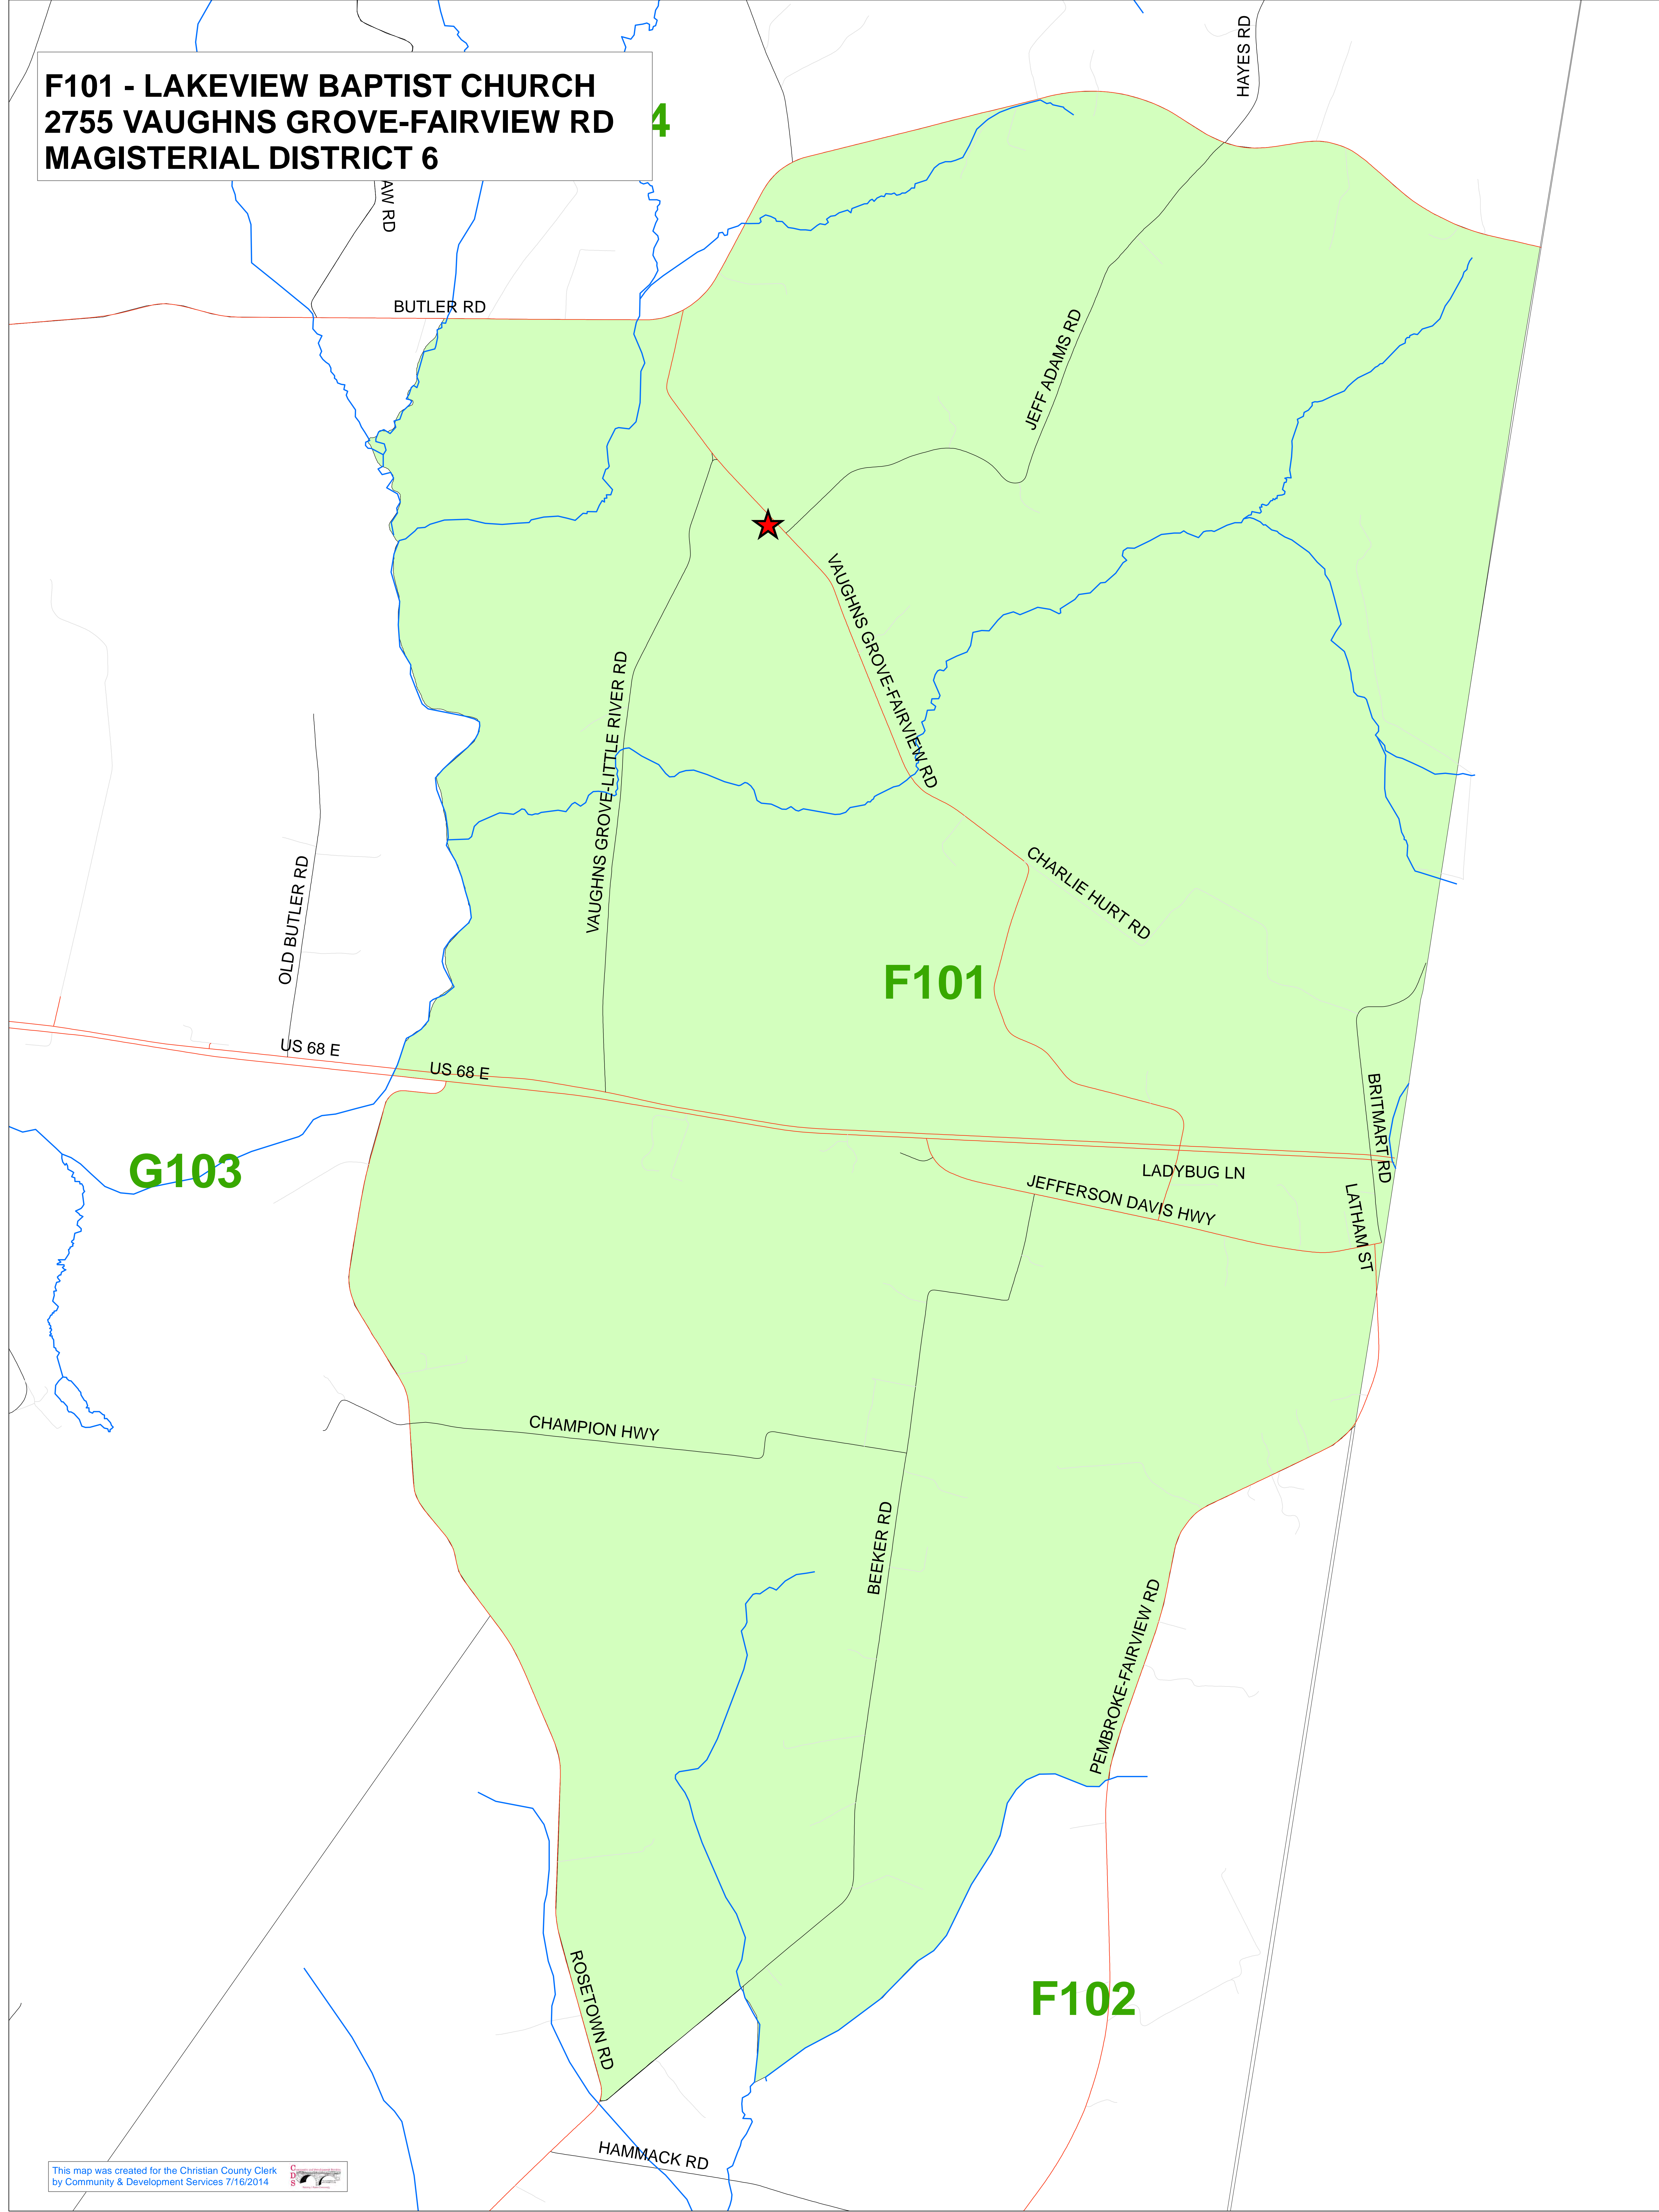

**F101 - LAKEVIEW BAPTIST CHURCH  
2755 VAUGHNS GROVE-FAIRVIEW RD  
MAGISTERIAL DISTRICT 6**

**4**

**G103**

**F101**

**F102**