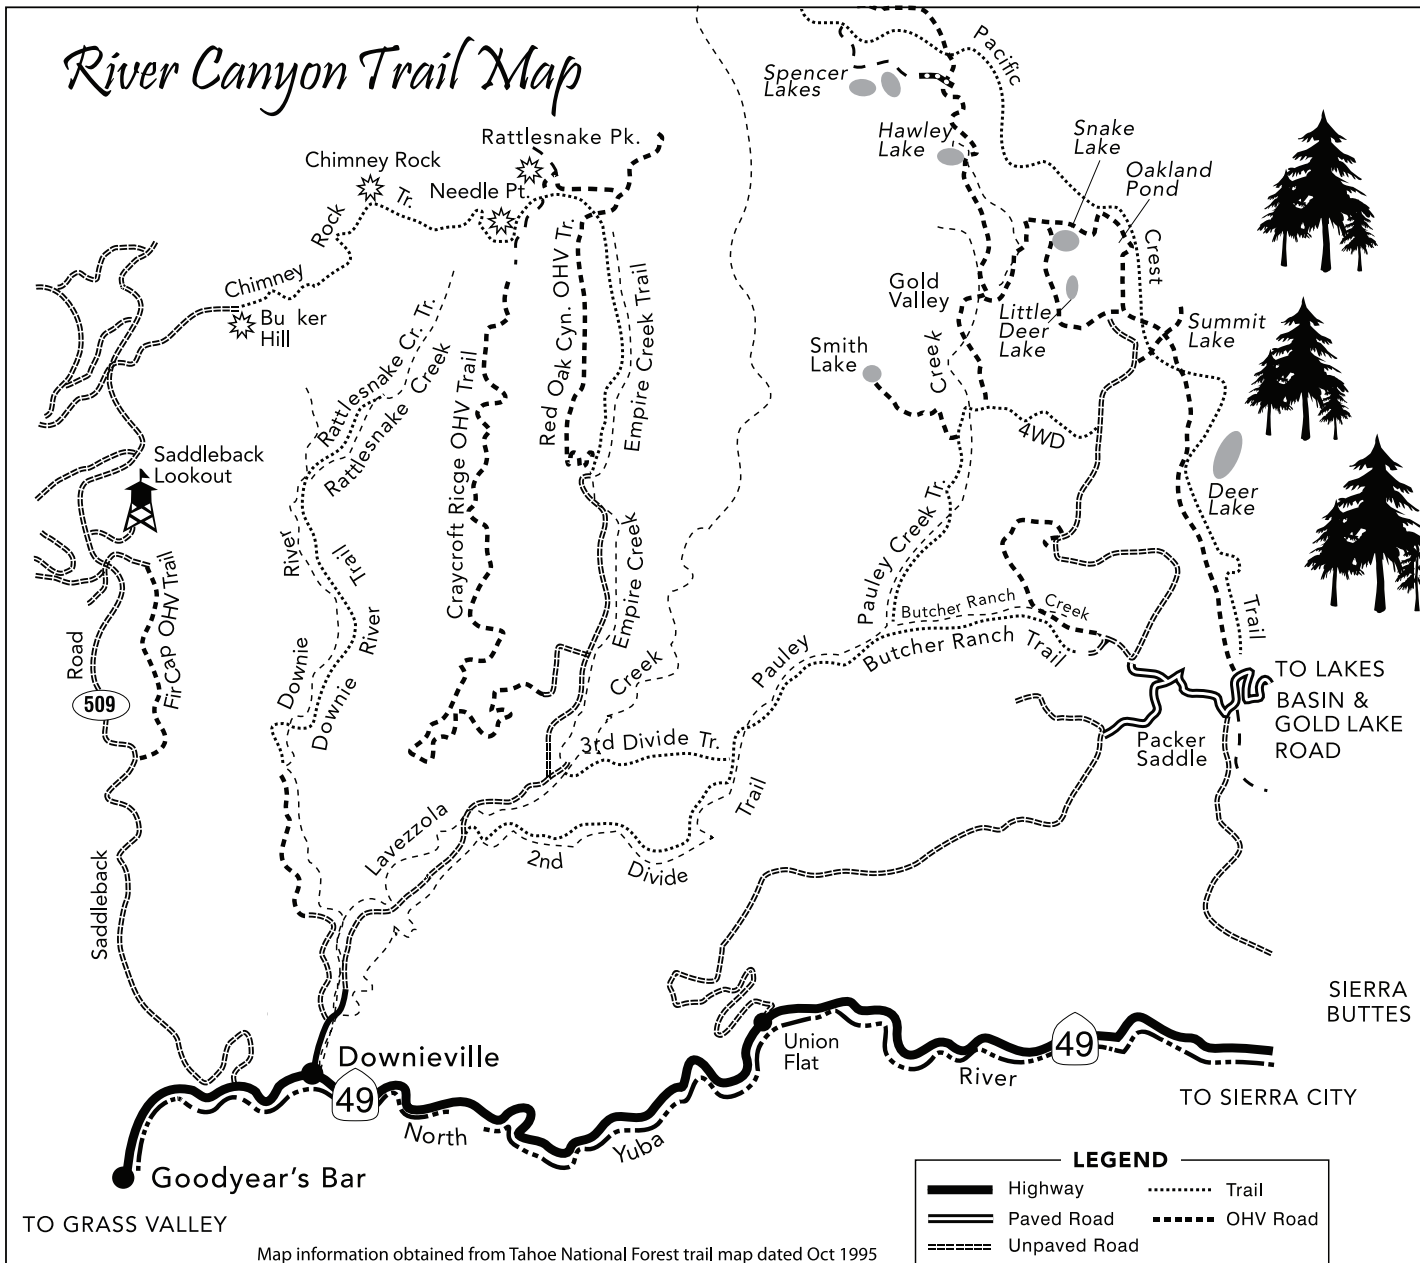

River Canyon Trail Map

LEGEND

	Highway		Trail
	Paved Road		OHV Road
	Unpaved Road		

TO GRASS VALLEY

Map information obtained from Tahoe National Forest trail map dated Oct 1995

TO LAKES BASIN & GOLD LAKE ROAD

SIERRA BUTTES
TO SIERRA CITY