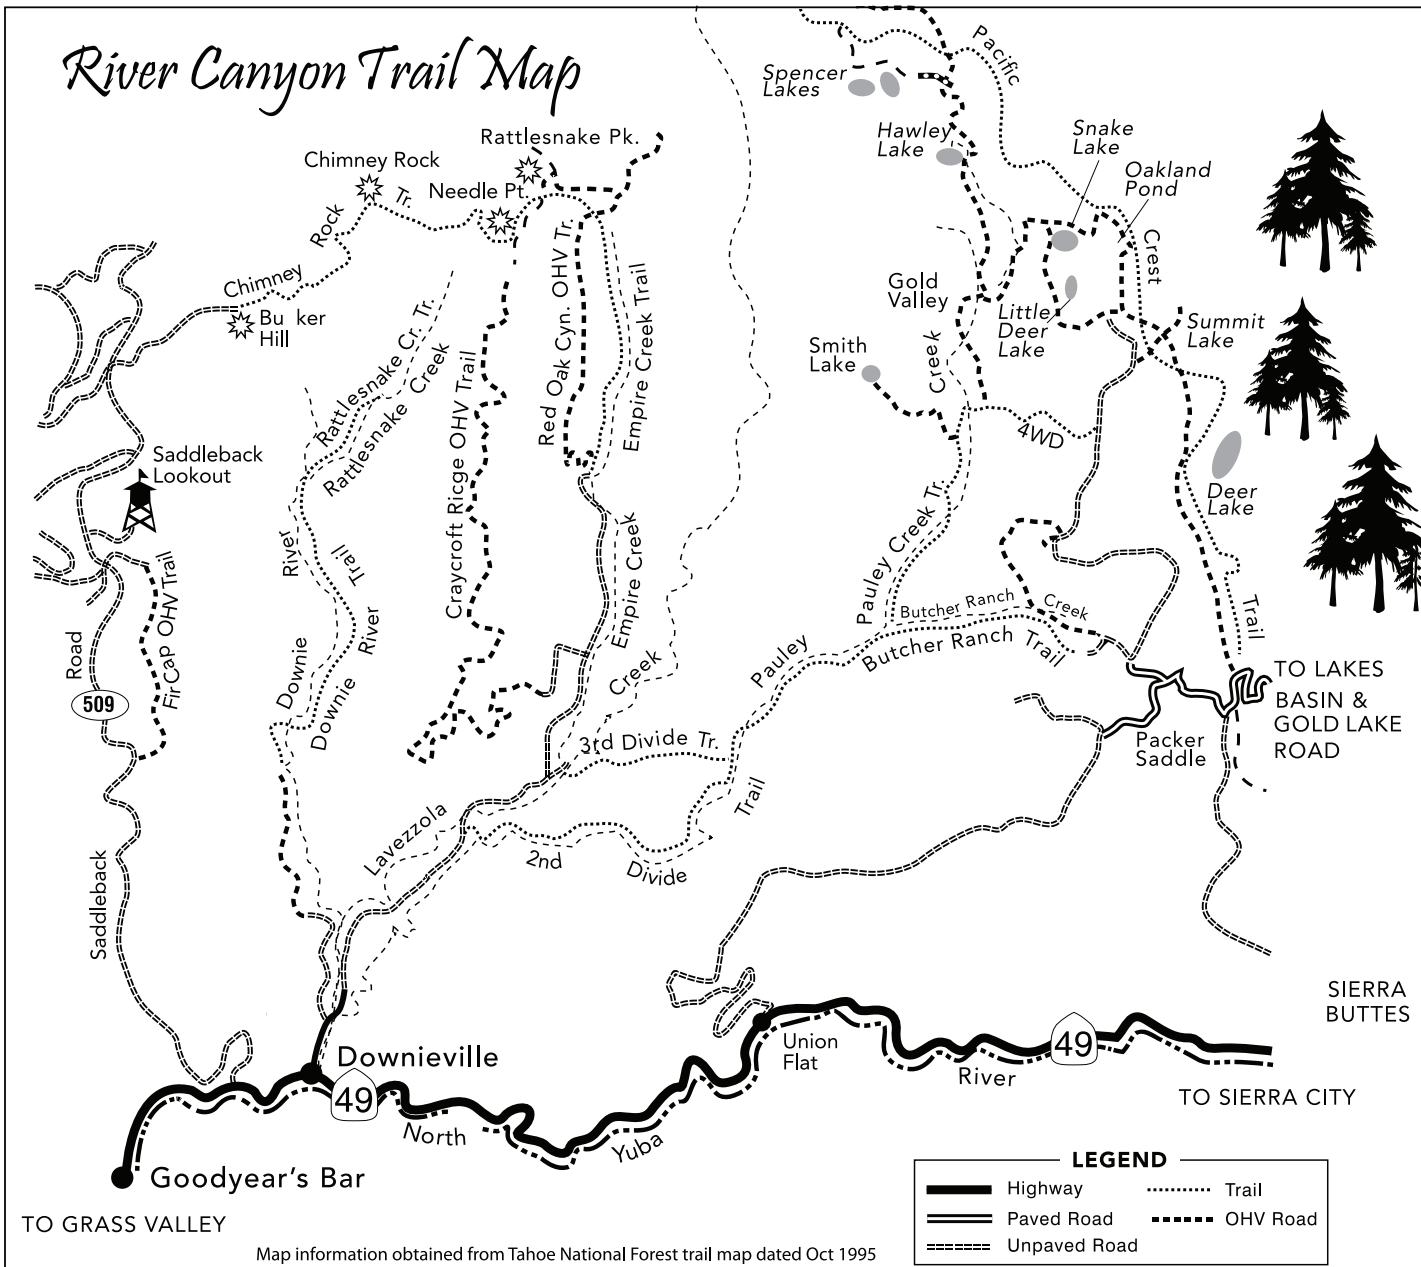

# River Canyon Trail Map

Map information obtained from Tahoe National Forest trail map dated Oct 1995