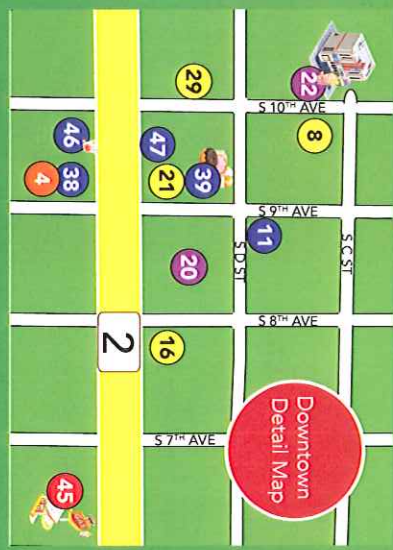

75 miles to NORTH PLATTE
192 miles to ALLIANCE

BROKEN BOW

N E B R A S K A

Roored. Bar Not Standing Still.

- ATTRACTIONS
- FOOD
- LODGING
- FUEL
- CITY & MUNICIPAL
- TRANSPORTATION

46 miles to LEXINGTON

81 miles to GRAND ISLAND
65 miles to KEARNEY

100 miles to AINSWORTH
130 miles to VALENTINE

ATTRACTIONS

19. Melham Lake – North 5th Ave
20. City Square
424 South 9th Ave
21. Custer County Historical Society
445 South 9th Ave 308-872-2203
22. Tiffany Theater
317 South 10th Ave 308-872-2393
24. Boneyard Museum
1709 South E Street
25. Broken Bow Swimming Pool
1053 Laurel Drive 308-872-5177
26. Disc Golf
North 5th Ave
28. Broken Bow Country Club
2280 Memorial Drive 308-872-6444
30. Pleasure Lanes/Sylvester's Bar & Lounge
723 East South E Street 308-872-2886
31. Custer Transfer Station, Inc.
79849 Highway 2 308-872-2218
33. Custer County Fairgrounds
44100 Memorial Drive 308-870-2493
42. Sandhills Journey Scenic Byway Visitors Center
East side of Broken Bow in Big Red Barn.
South side of Byway 308-872-8331
50. One Box Gun Club
79681 Road 435 308-872-3921

LODGING

3. Pump & Pantry Motel & Lodging
1037 East South E Street 308-872-6842
4. Arrow Hotel
509 South 9th Ave 308-872-6662
5. Cobblestone Hotel & Suites
2750 South 27th Ave 308-767-2060
7. Wooden Castle Inn
1545 South E Street 308-872-2433
12. Boarders Inn & Suites
215 East South E Street 308-872-6428
13. Gateway Motel 1, LLC
628 East South E Street 308-872-2478
14. Big 12 Motel
853 E South E Street 308-872-2412
15. Tomahawk RV Park
1620 South B Street 308-872-2003

FUEL

6. Bosselman Pump & Pantry #14
1037 East South E Street 308-872-6842
41. Casey's General Store
125 South E Street 308-872-8322
45. Trotter's Whoa & Go III
608 South E Street 308-872-4332
52. Trotter's Tire Pro
2990 South E Street 308-872-6801