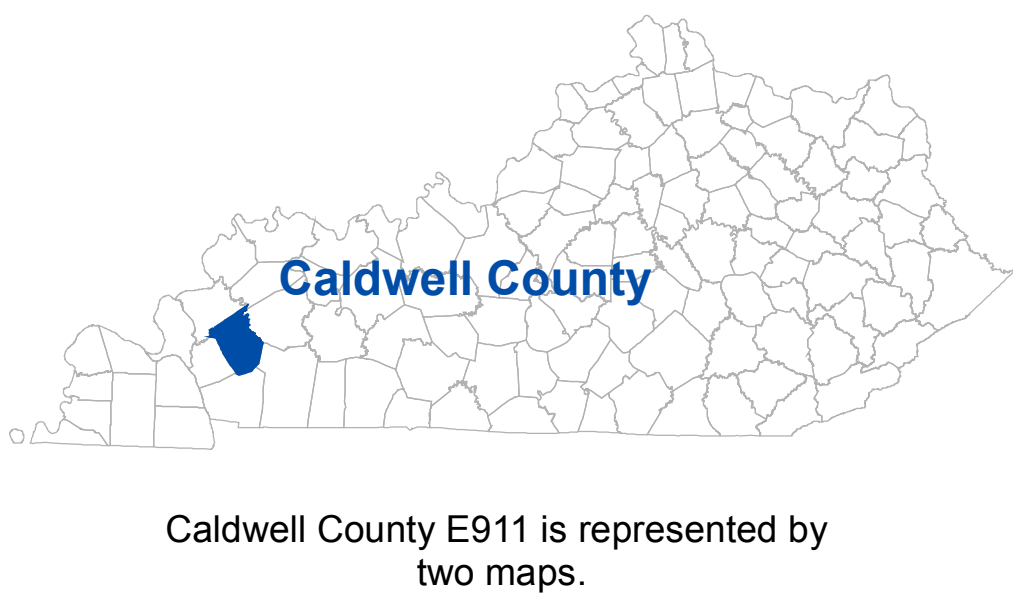

Caldwell County

911 Map

Map 2 - Cities

Kentucky

Prepared for
Caldwell County

By
Pennyriple Area
Development District

1. **Legend**
2. Bridges
   - **Roads**
   - US
   - Interstate
   - Parkway
   - State
   - County - Paved
   - County - Unpaved
   - City
   - Private
   - Other
   - E911 Grid
   - Railroad
   - Streams
   - Lakes
   - Cities
   - County