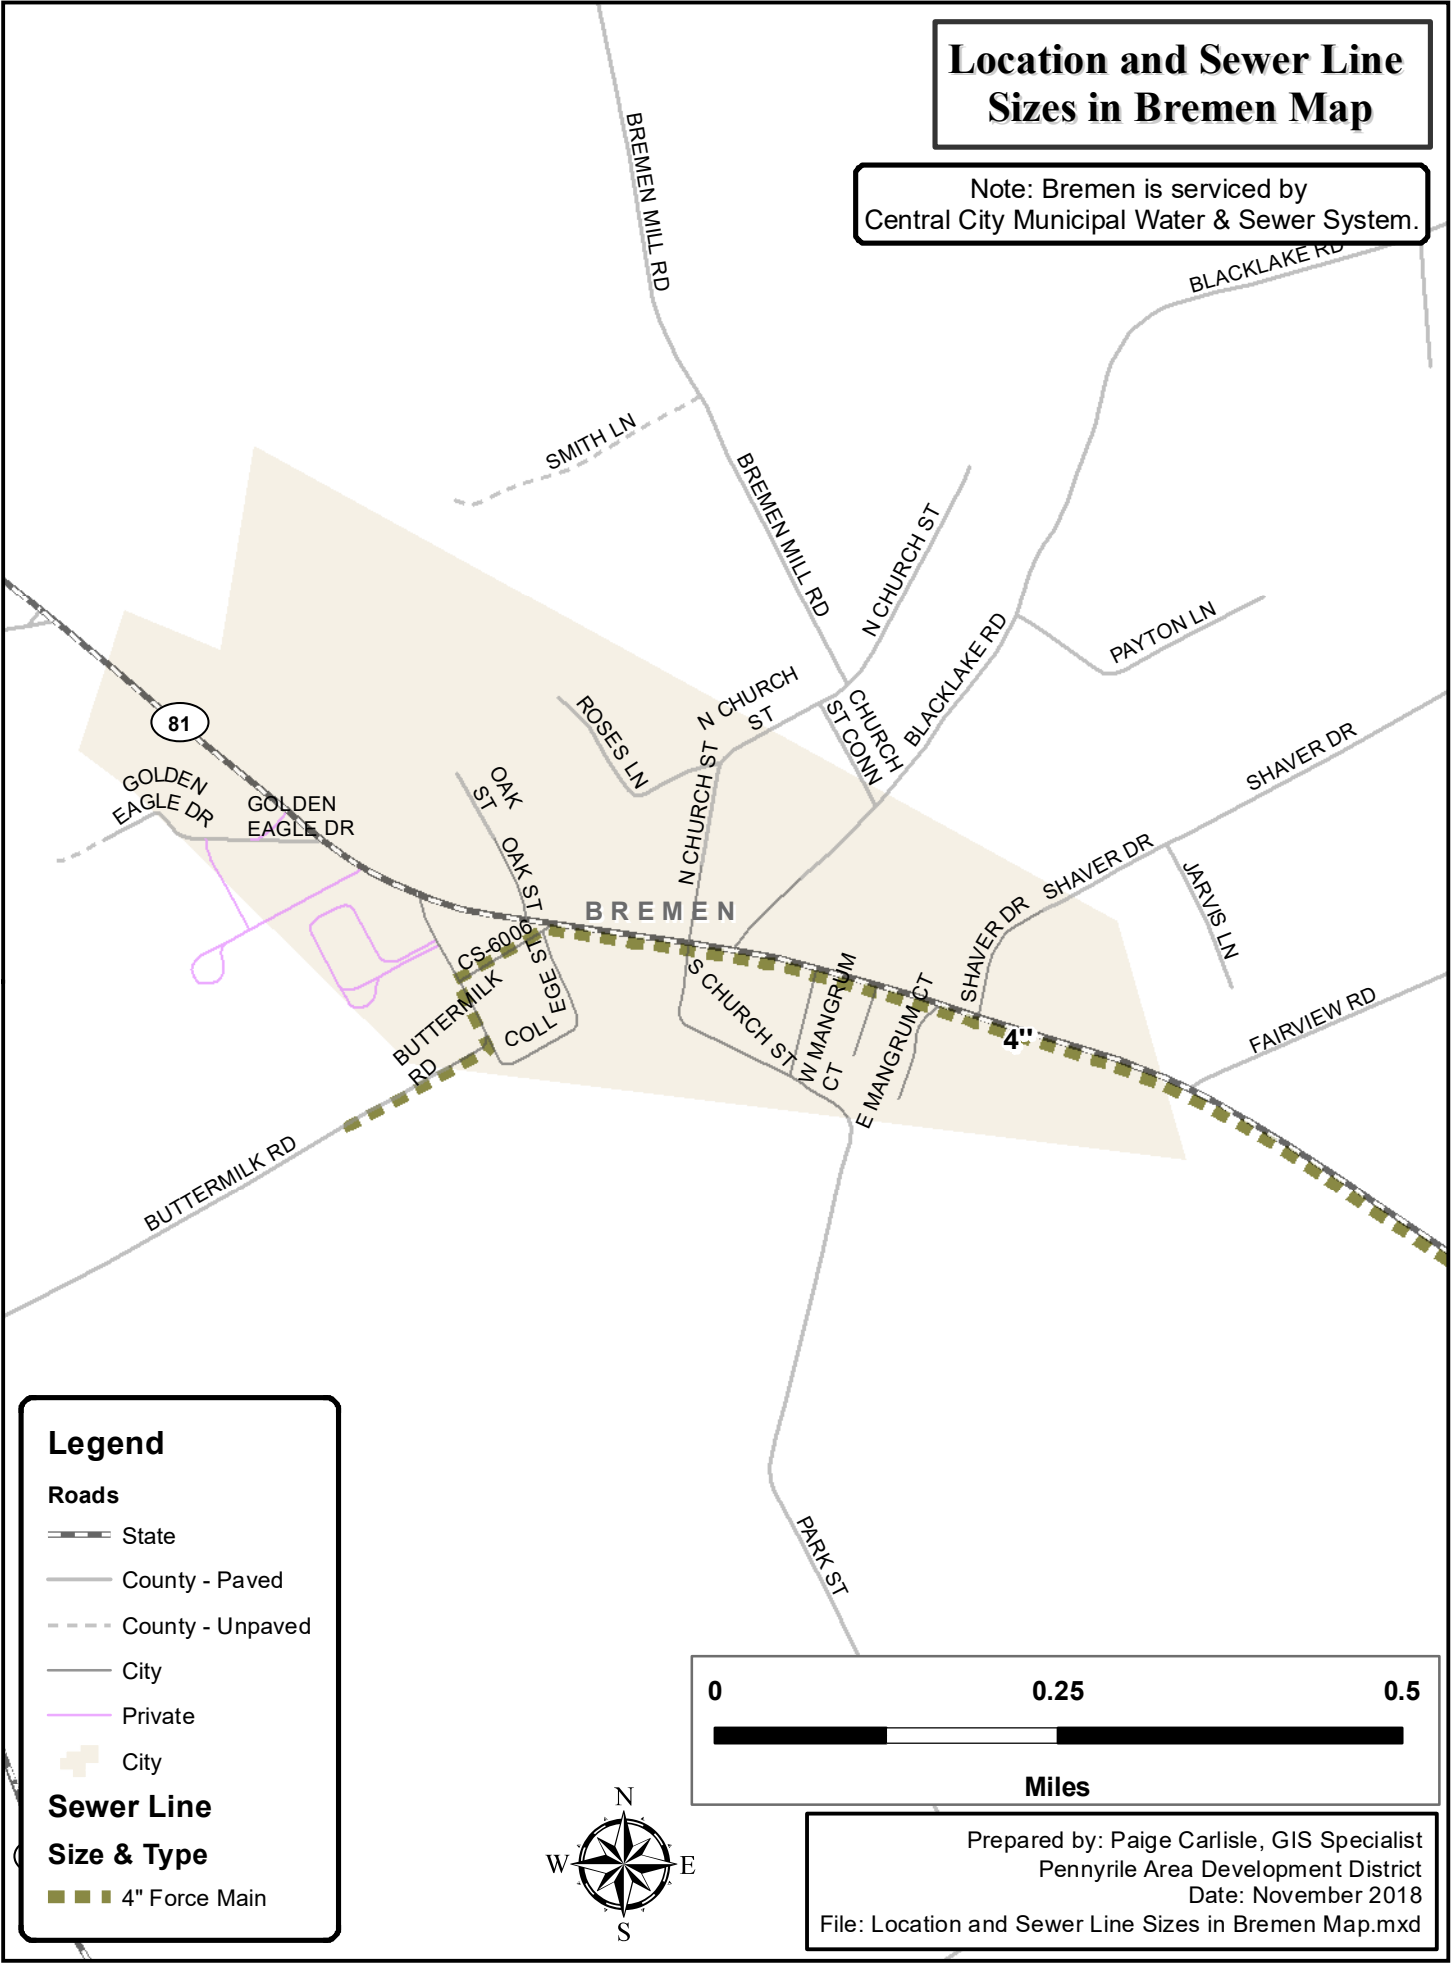

Location and Sewer Line Sizes in Bremen Map

Note: Bremen is serviced by Central City Municipal Water & Sewer System.

Legend

Roads

- State
- County - Paved
- County - Unpaved
- City
- Private
- City

Sewer Line

Size & Type

- 4" Force Main

Prepared by: Paige Carlisle, GIS Specialist
 Pennyrile Area Development District
 Date: November 2018
 File: Location and Sewer Line Sizes in Bremen Map.mxd