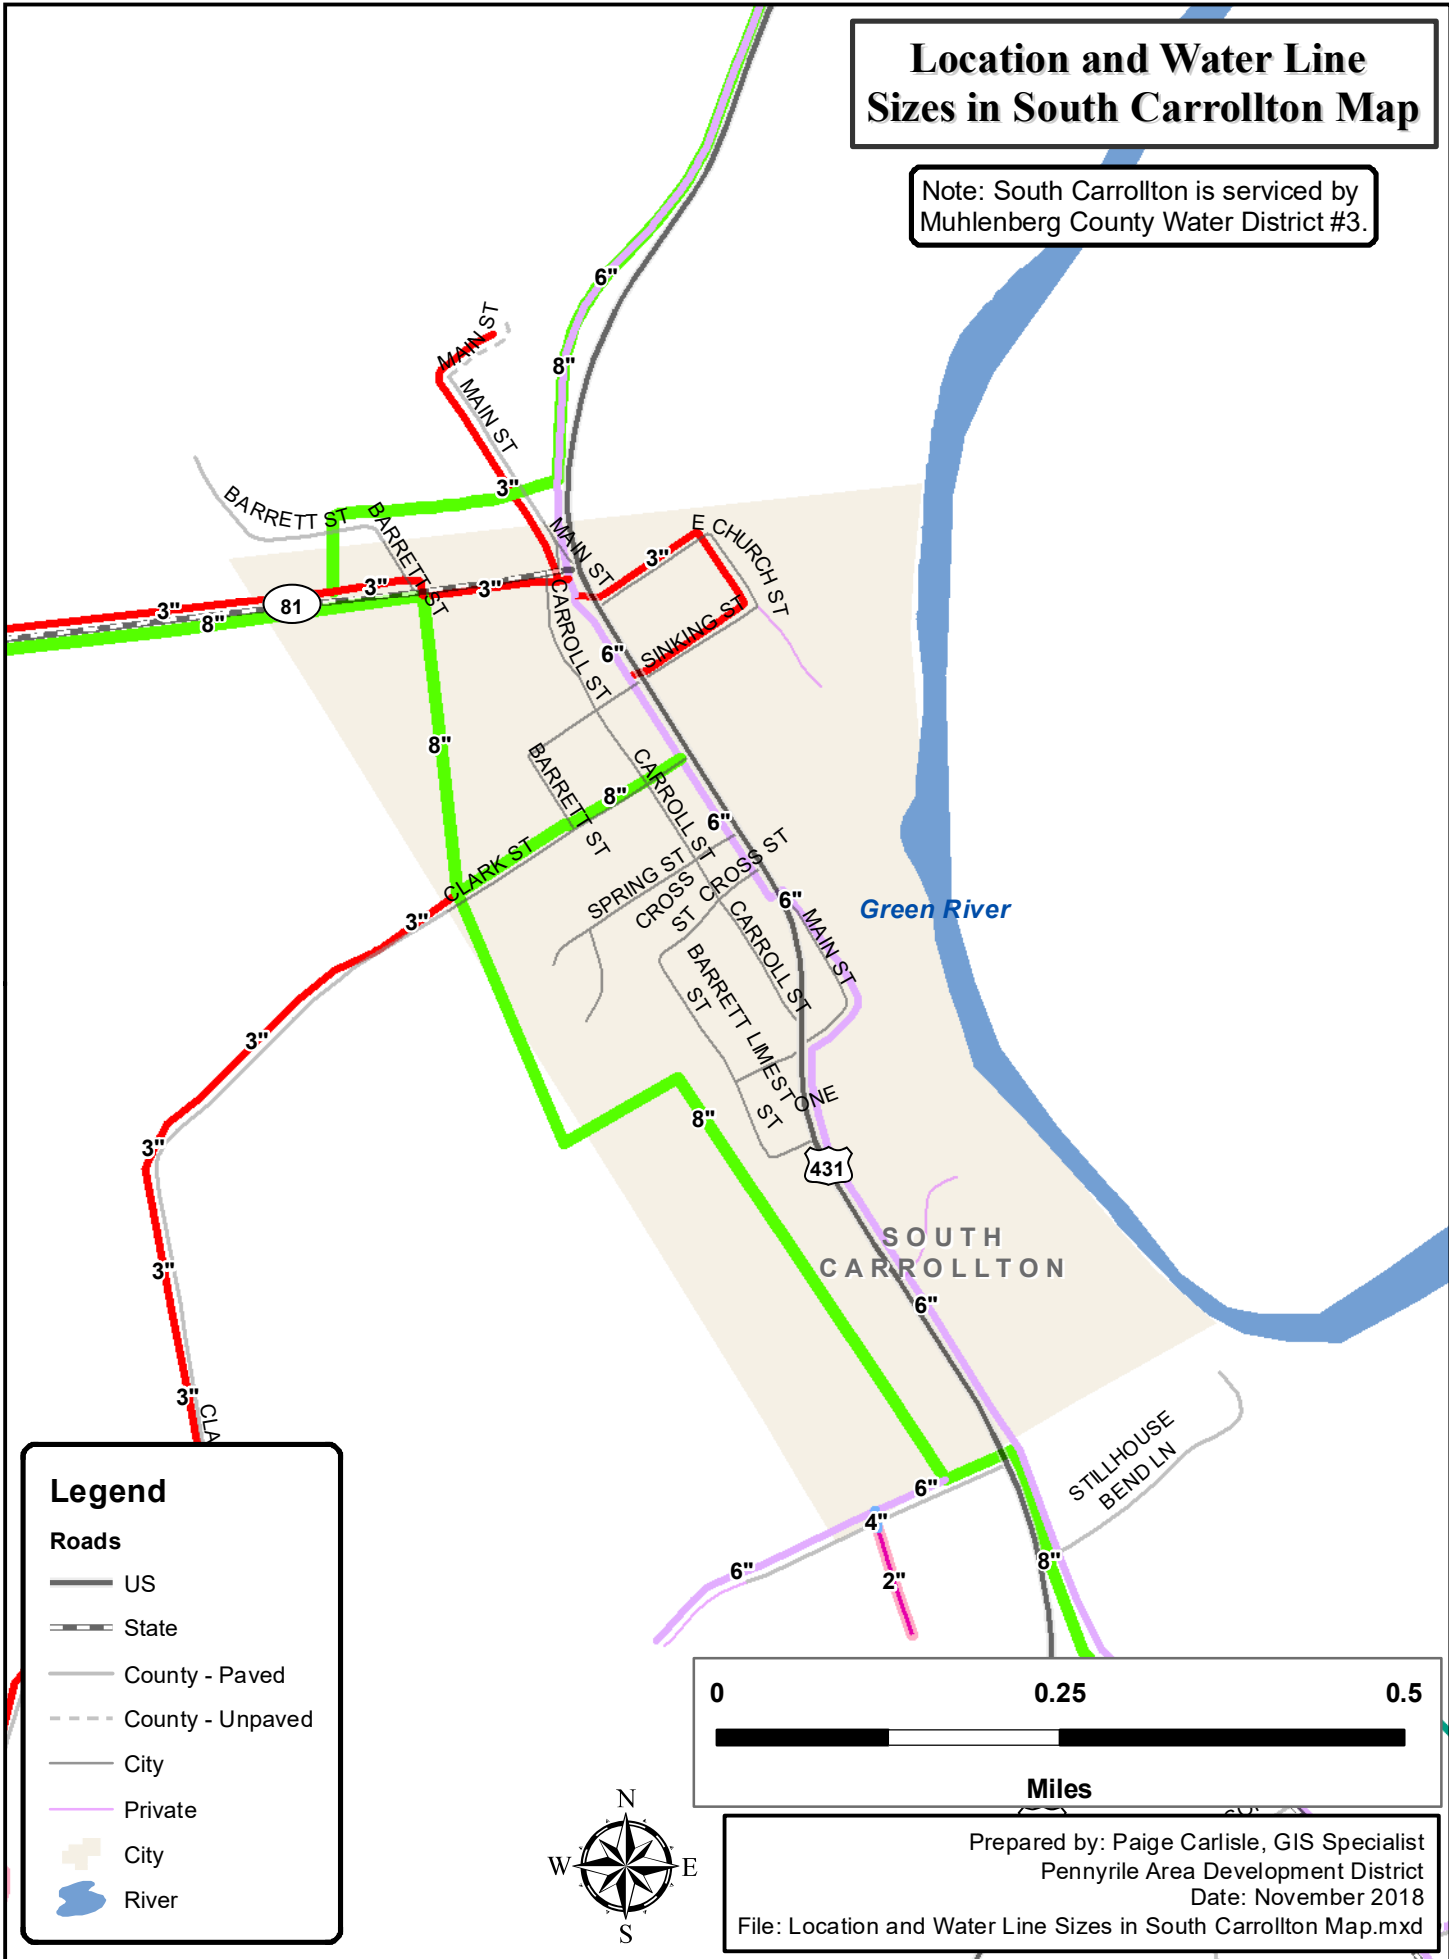

# Location and Water Line Sizes in South Carrollton Map

Note: South Carrollton is serviced by Muhlenberg County Water District #3.

**Legend**

**Roads**

- US
- State
- County - Paved
- - - County - Unpaved
- City
- Private
- City
- River

Prepared by: Paige Carlisle, GIS Specialist  
 Pennyriple Area Development District  
 Date: November 2018  
 File: Location and Water Line Sizes in South Carrollton Map.mxd