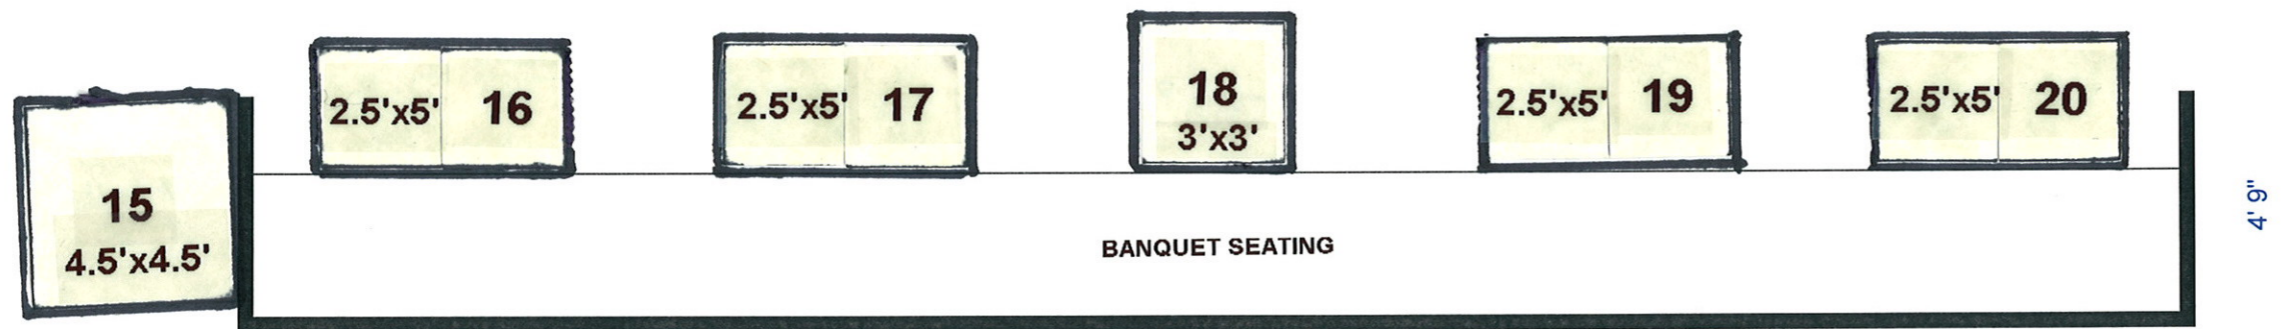

RESTAURANT/BAR

ENTRANCE TO POOL TABLE ROOM

ENTRANCE TO MAIN LOBBY AREA

40' 5"
BAR AREA