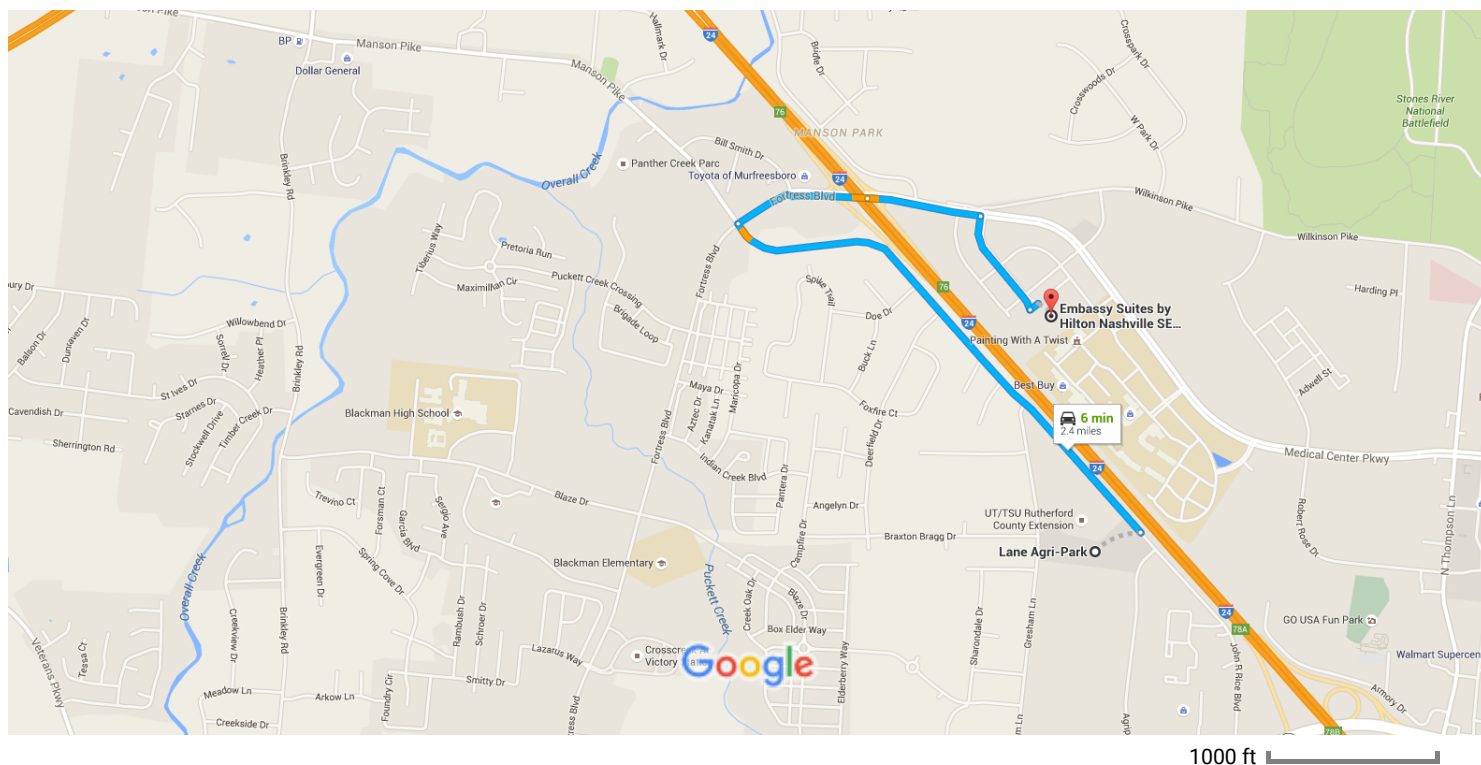

Lane Agri-Park, Murfreesboro, TN to Embassy Suites by Hilton Nashville SE Murfreesboro

Drive 2.4 miles, 6 min

Lane Agri-Park

315 John Rice Boulevard #101, Murfreesboro, TN 37129

- ↑ 1. Head northwest on John R Rice Blvd toward Gresham Ln 1.4 mi

 - ➡ 2. Turn right onto Fortress Blvd 0.4 mi

 - ↑ 3. Continue onto Medical Center Pkwy 0.3 mi

 - ➡ 4. Turn right onto Conference Center Blvd 0.3 mi

 - ↶ 5. Turn left to stay on Conference Center Blvd 138 ft
- i Destination will be on the right

Embassy Suites by Hilton Nashville SE Murfreesboro

1200 Conference Center Boulevard, Murfreesboro, TN 37129

These directions are for planning purposes only. You may find that construction projects, traffic, weather, or other events may cause conditions to differ from the map results, and you should plan your route accordingly. You must obey all signs or notices regarding your route.