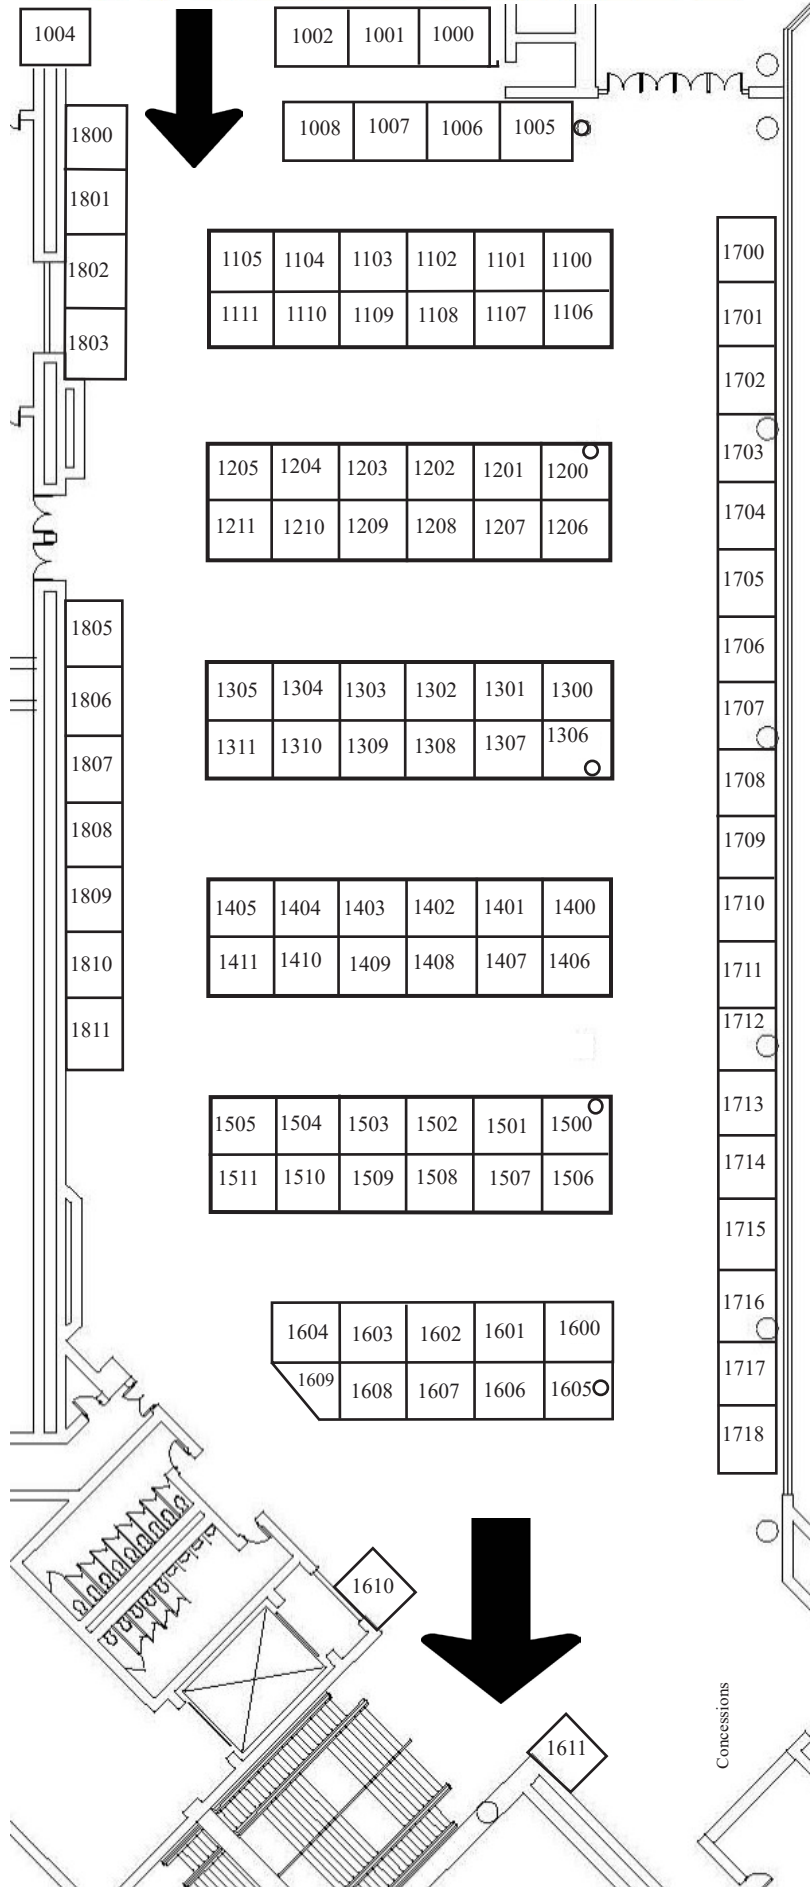

UPSTAIRS HALL 2