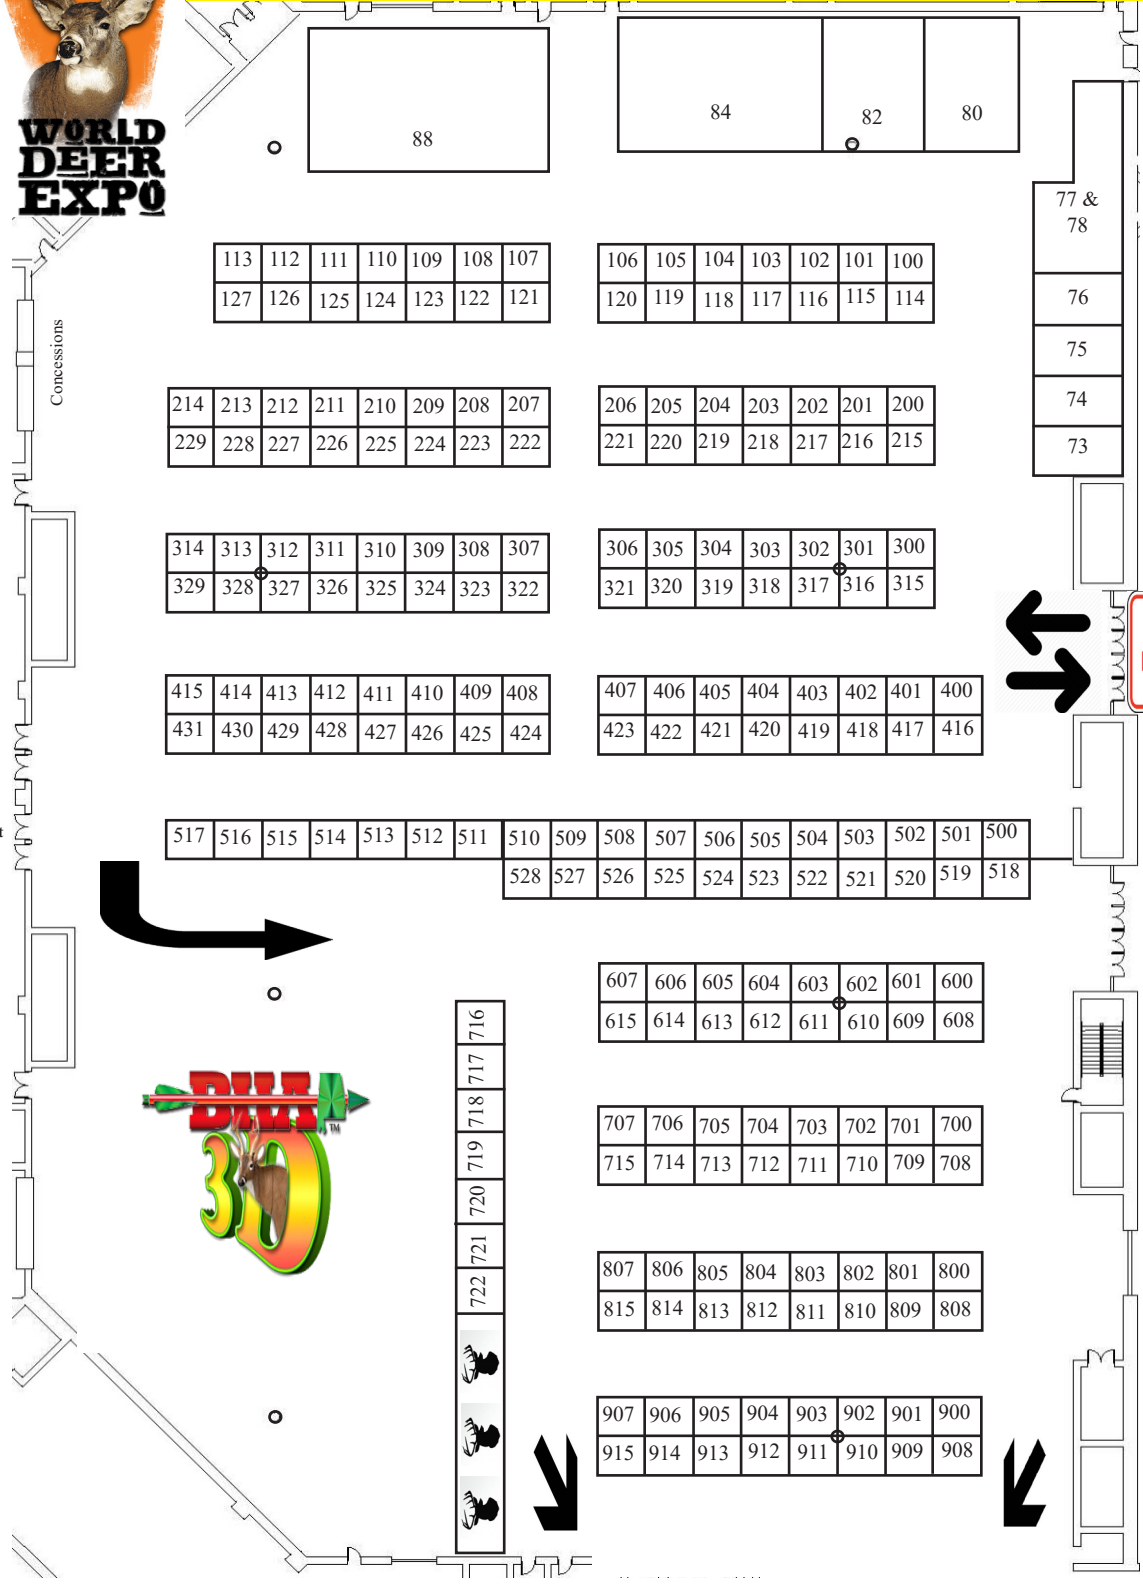

# UPSTAIRS HALL 1

**YELLOW BOOTHS ARE AVAILABLE**  
**BOOTHS AVAILABLE DOWNSTAIRS**

4000  
4009

Loading  
Dock #1  
Exhibitor Check-in  
& Load-in/Load-out