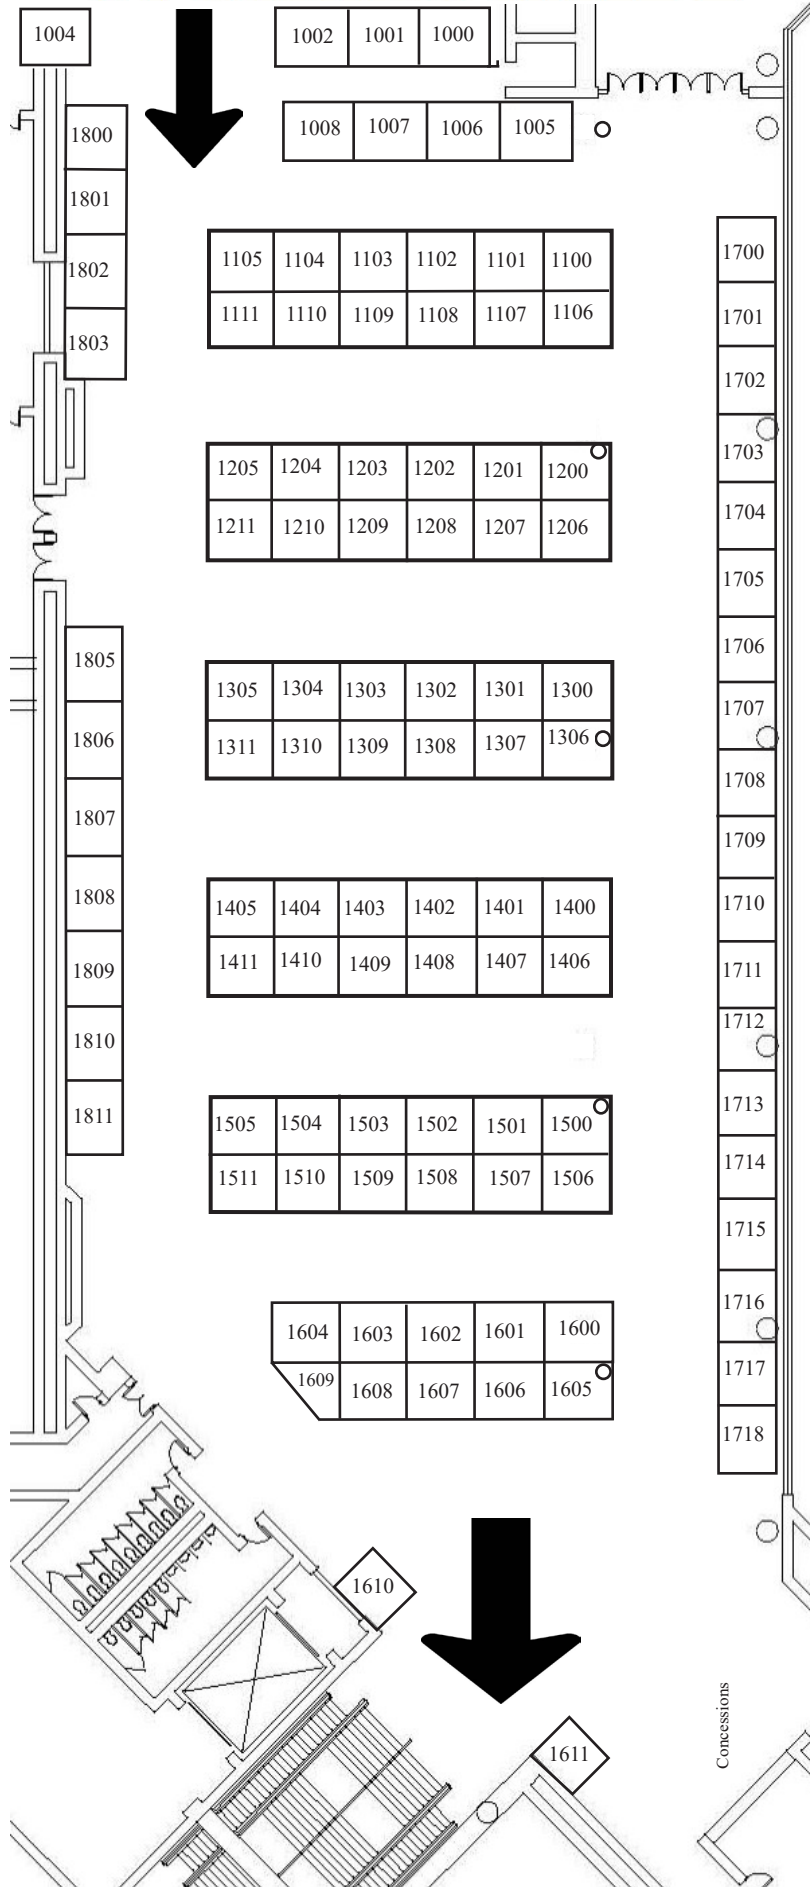

# UPSTAIRS HALL 1

**YELLOW BOOTHS ARE AVAILABLE**  
**BOOTHS AVAILABLE DOWNSTAIRS**

4000  
4009

Loading  
Dock #1  
Exhibitor Check-in  
& Load-in/Load-out