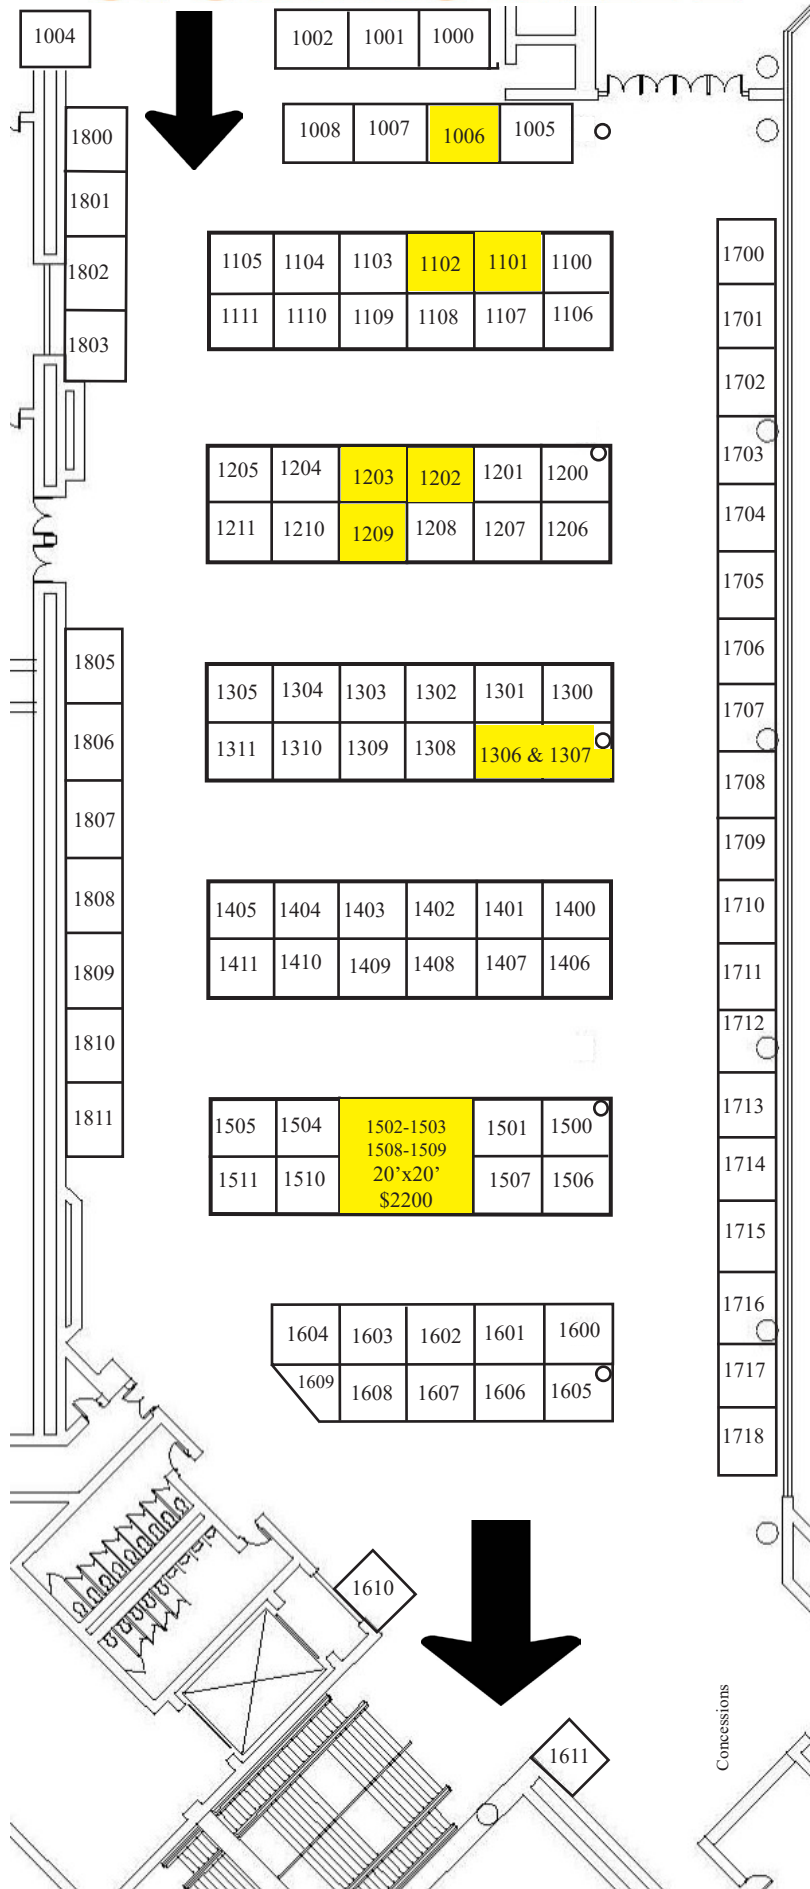

UPSTAIRS HALL 1

YELLOW BOOTHS ARE AVAILABLE

Concessions

Loading Dock #4
Exhibitor Check-in & Load-in/Load-out

ONLY PUBLIC ENTRANCE & EXIT

UPSTAIRS HALL 2

DOWNSTAIRS

YELLOW BOOTHS ARE AVAILABLE