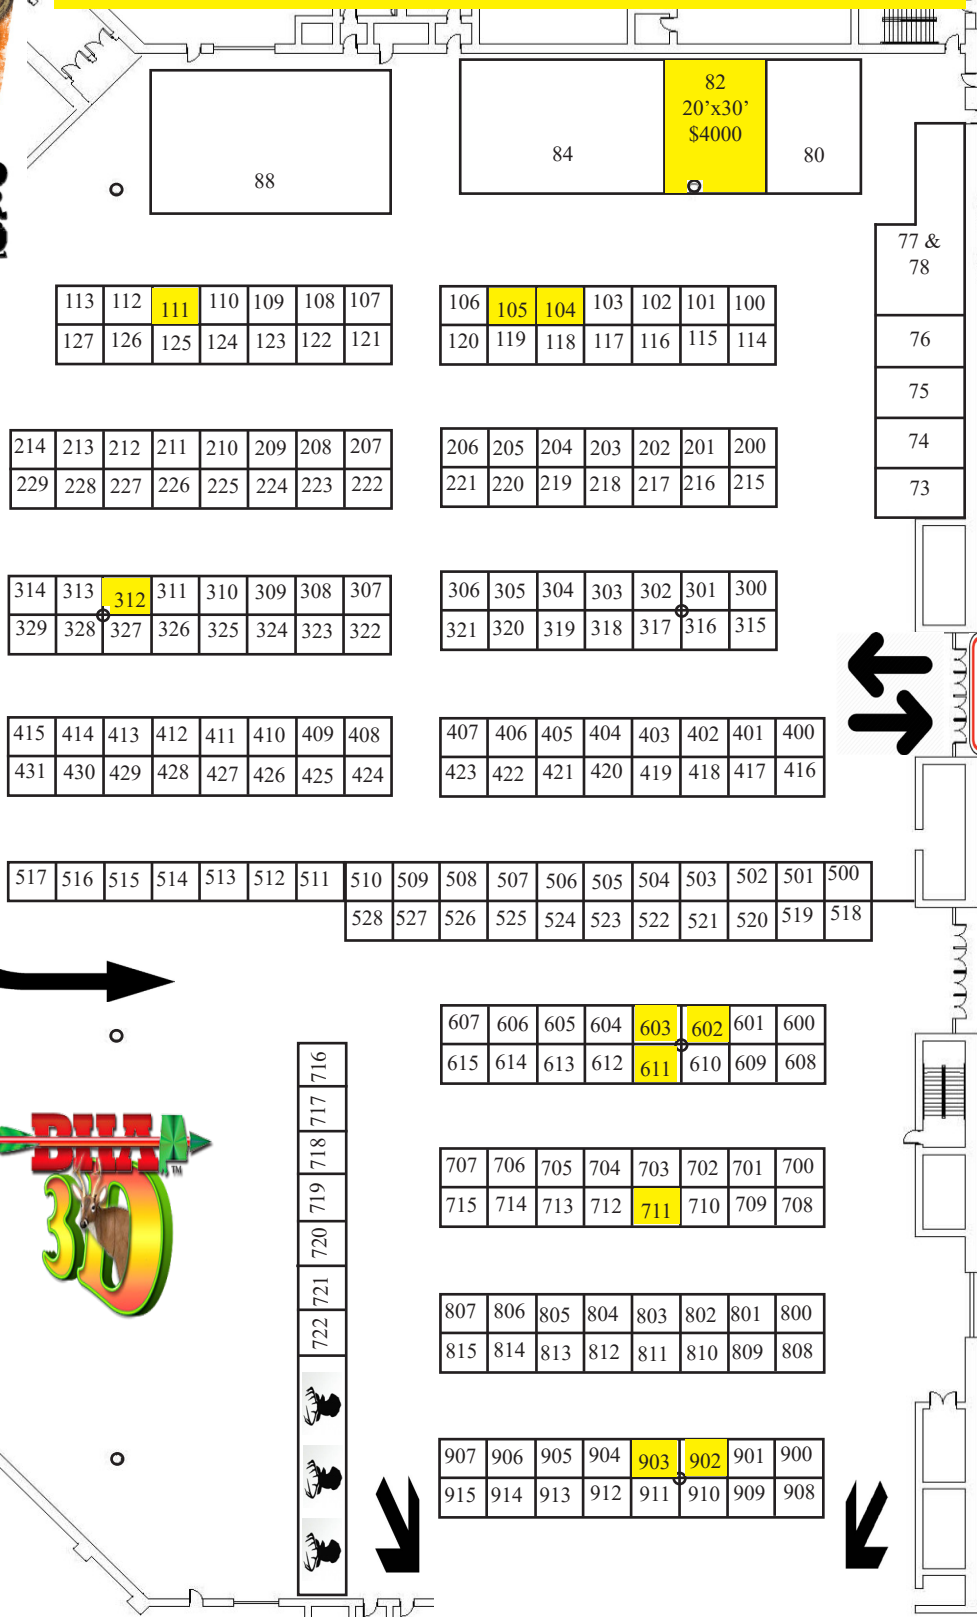

UPSTAIRS HALL 1

YELLOW BOOTHS ARE AVAILABLE

Concessions

Loading Dock #4
Exhibitor Check-in & Load-in/Load-out

ONLY PUBLIC ENTRANCE & EXIT

UPSTAIRS HALL 2

DOWNSTAIRS

YELLOW BOOTHS ARE AVAILABLE