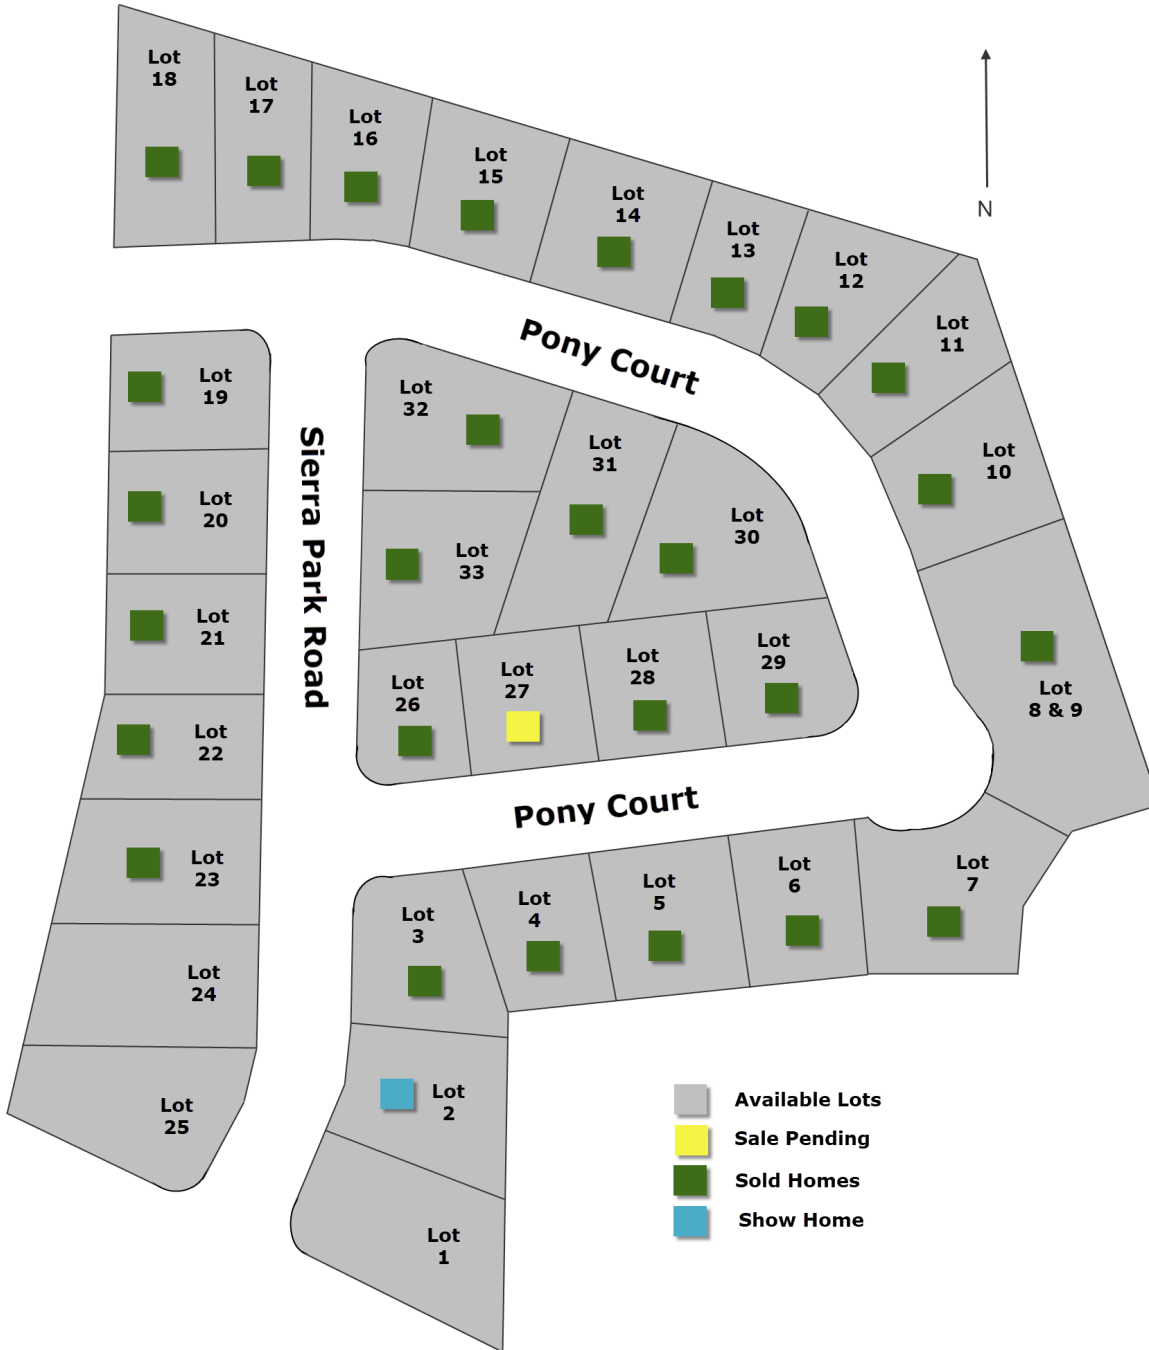

Subdivision Map

SIERRA SPARK
Affordable homes for

Sierra Park Property Development, LLC
 749 Lee Road, Suite A
 Quincy, CA. 95971 Phone: (530) 283-9301

Email: les60.ellis@gmail.com
www.sierraparkatquincy.com