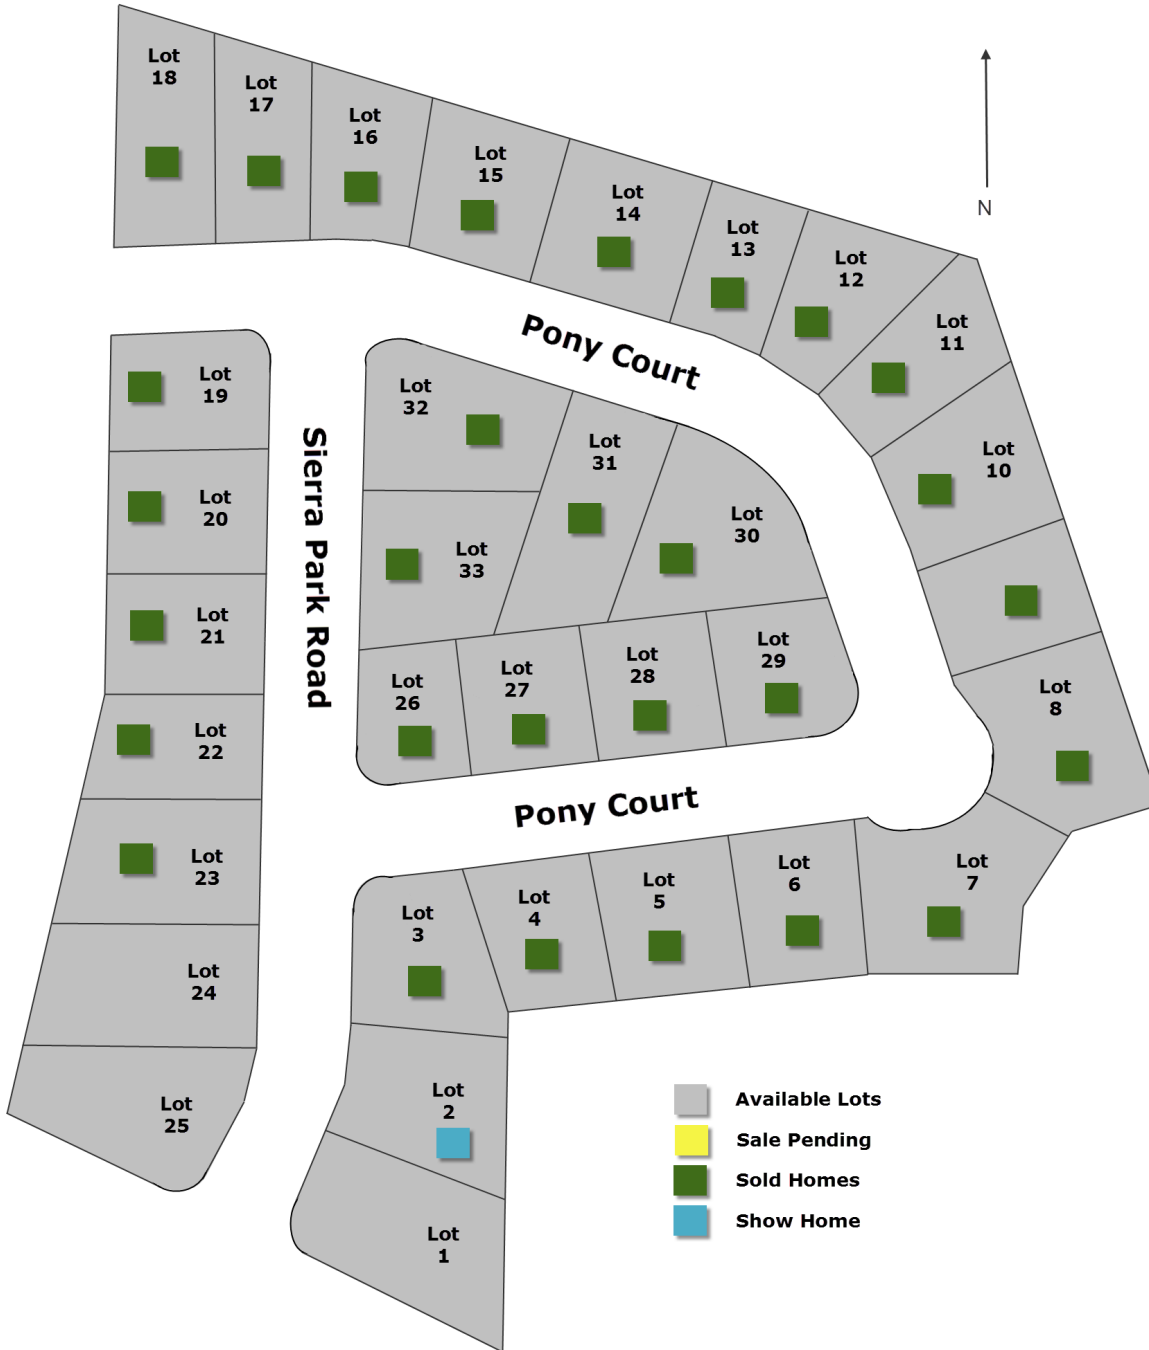

Subdivision Map

SIERRA SPARK
Affordable homes for every day living

info@sierraparkatquincy.com
<http://www.sierraparkatquincy.com>